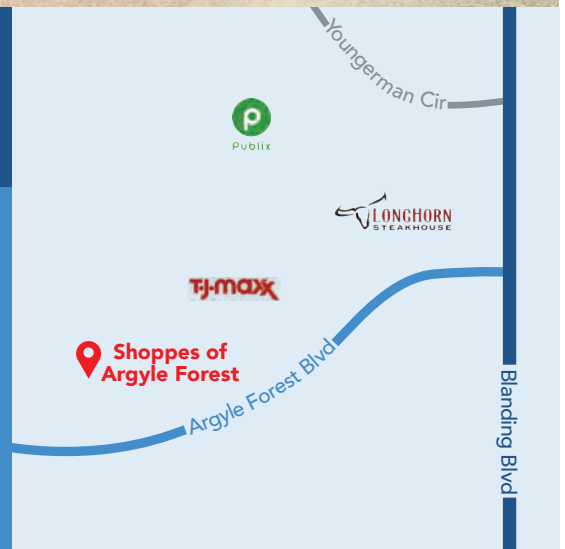

SHOPPES OF ARGYLE FOREST

6251 Argyle Forest Blvd | Jacksonville, FL 32244

- ◊ Located on Argyle Forest Blvd, the primary corridor entry to Oakleaf Plantation
- ◊ Although located between Duval & Clay counties, this neighborhood retail center is widely considered to be an Orange Park & Clay county location
- ◊ Tenants include a salon, restaurants, medical, & automotive parts retail

TRAFFIC

Argyle Forest Blvd
21,000

Blanding Blvd
86,500

SITE MAP