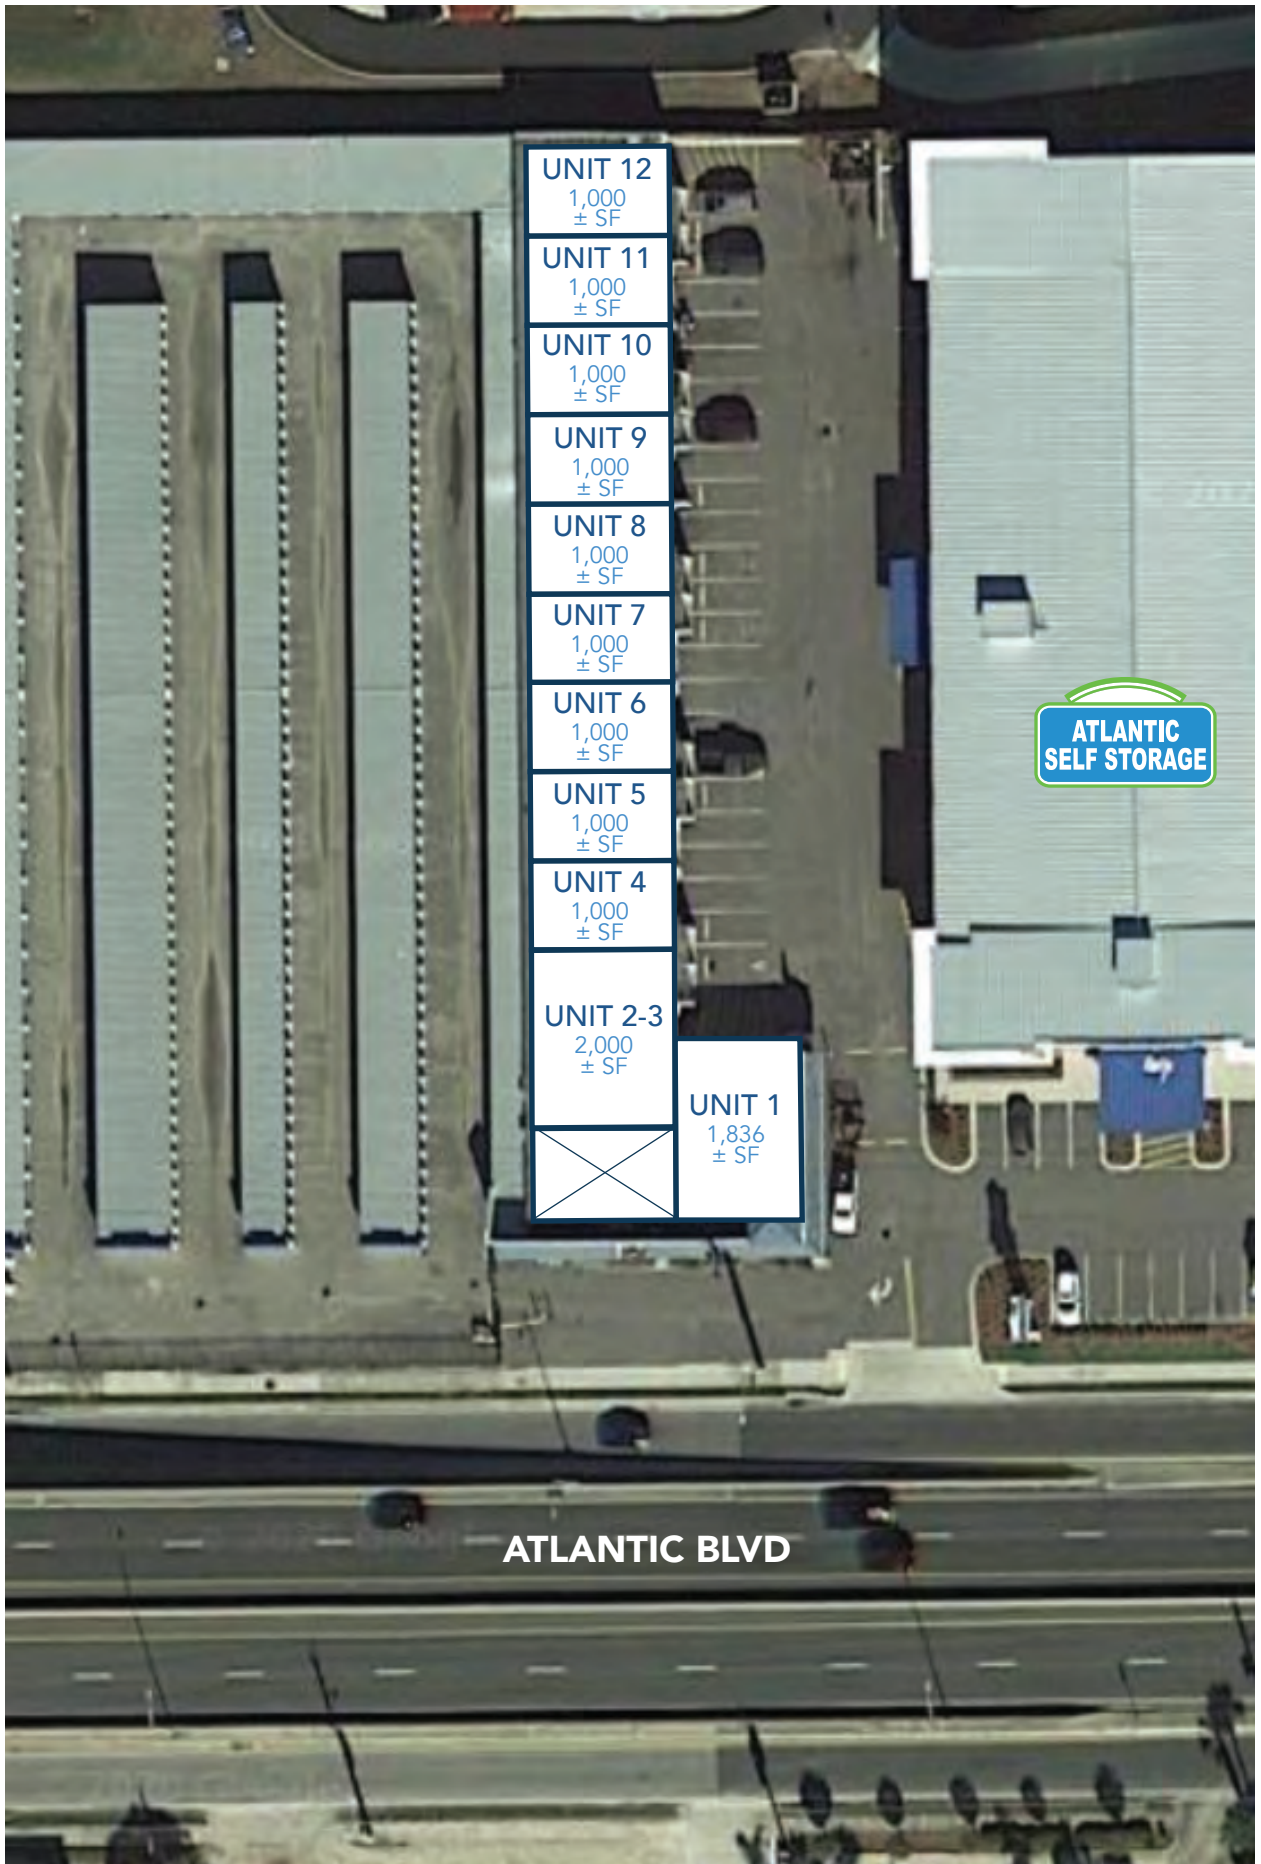

ASHLAND CENTER

1089 Atlantic Blvd | Atlantic Beach, FL 32233

- Located at the intersection of Mayport Rd and Atlantic Blvd in Atlantic Beach
- High visibility, easy access & close proximity to Mayport Naval Base & Jax Beach communities
- Affordable rents with as little as one-year term leases

SIZE

Total
13,750 sf±

Divisible Space
1,000 sf±

Contiguous Space
3,836 sf±

DEMOGRAPHICS

	Population	Total Households	Average HH Income
1 Mi	9,597	4,008	\$105,194
3 Mi	61,724	26,918	\$120,104
5 Mi	140,768	56,006	\$124,526

TRAFFIC

Atlantic Blvd
38,500

Mayport Rd
28,200

ATLANTIC BLVD