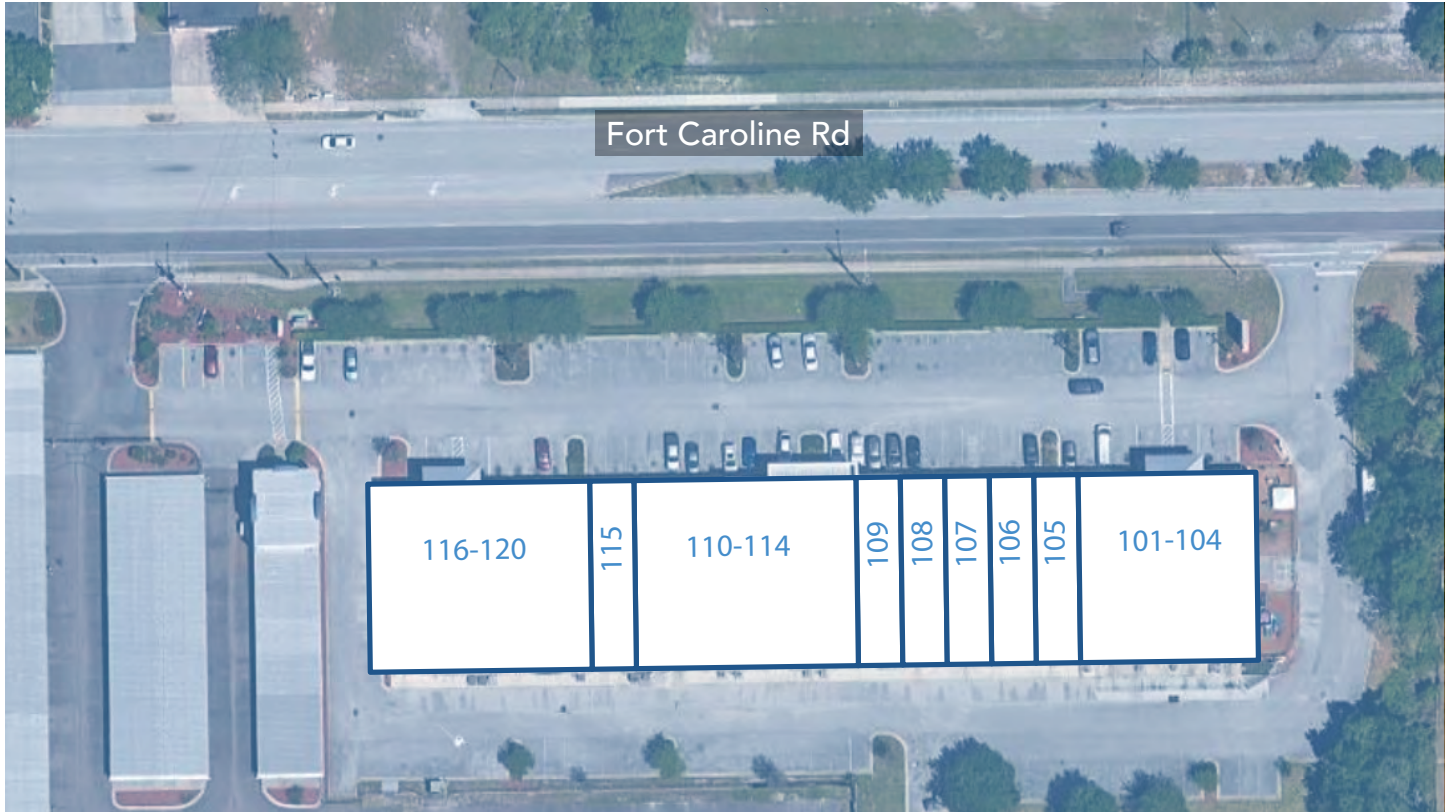

SITE MAP

Shoppes at Fort Caroline | 6240 Fort Caroline Rd | Jacksonville, FL 32277

FOR MORE INFO

[ashproperties.com](https://www.ashproperties.com)

leasing@ashproperties.com

904.992.9000