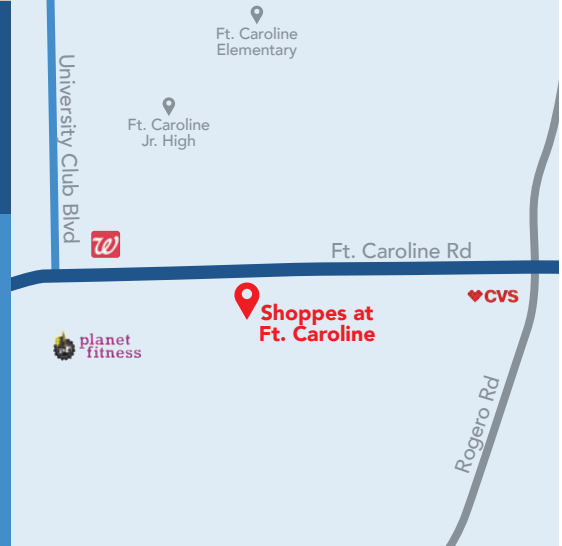

# SHOPPES AT FORT CAROLINE

6240 Fort Caroline Rd | Jacksonville, FL 32277

- ♦ Serving the well-established residential area of Arlington
- ♦ Located between University Blvd & Rogero Rd, within 2 miles of the Jacksonville University campus, across from Ft. Caroline Elementary & adjacent to Arlington Little League Ballpark

## TRAFFIC

Rogero Rd  
**7,500**

Ft. Caroline Rd  
**12,500**

# SITE MAP

Shoppes at Fort Caroline | 6240 Fort Caroline Rd | Jacksonville, FL 32277

**FOR MORE INFO**

[ashproperties.com](https://www.ashproperties.com)

[leasing@ashproperties.com](mailto:leasing@ashproperties.com)